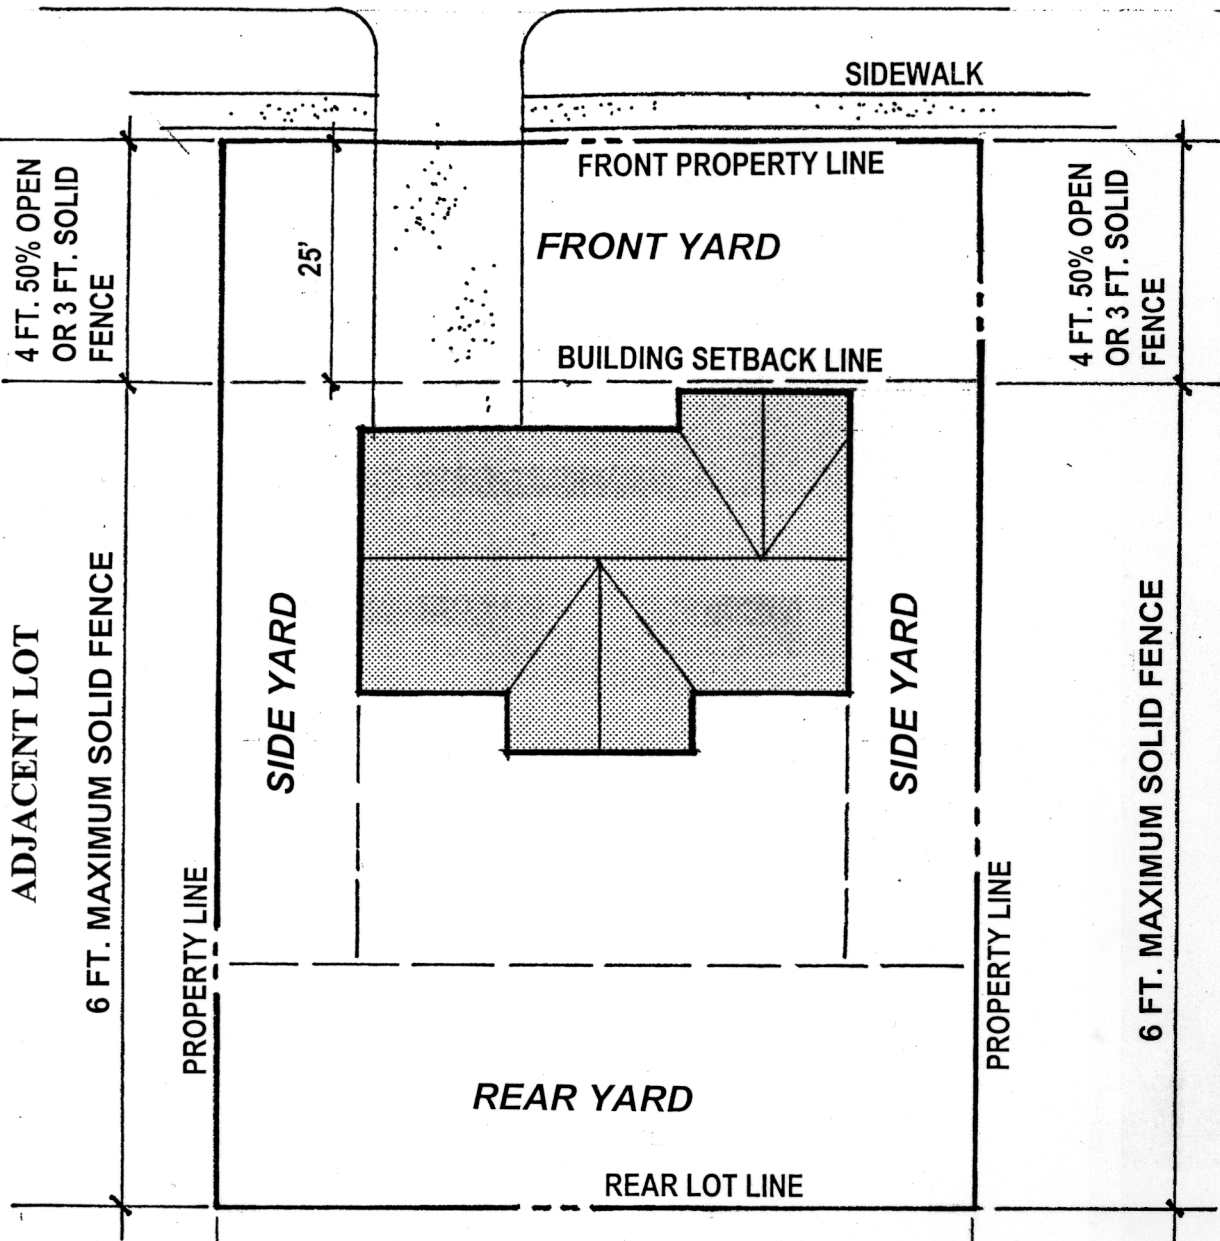

STREET

SIDEWALK

FRONT PROPERTY LINE

FRONT YARD

BUILDING SETBACK LINE

SIDE YARD

SIDE YARD

REAR YARD

REAR LOT LINE

ADJACENT LOT

6 FT. MAXIMUM SOLID FENCE

A MAXIMUM 8 FT. FENCE MAY BE INSTALLED  
ALONG THE REAR LOT LINE ONLY WHERE A REAR  
YARD ABUTS ANOTHER REAR YARD

**MAXIMUM FENCE HEIGHT  
FOR AN INTERIOR LOT**

4 FT. 50% OPEN  
OR 3 FT. SOLID  
FENCE

4 FT. 50% OPEN  
OR 3 FT. SOLID  
FENCE

ADJACENT LOT  
6 FT. MAXIMUM SOLID FENCE

ADJACENT LOT  
6 FT. MAXIMUM SOLID FENCE

PROPERTY LINE

PROPERTY LINE

25'